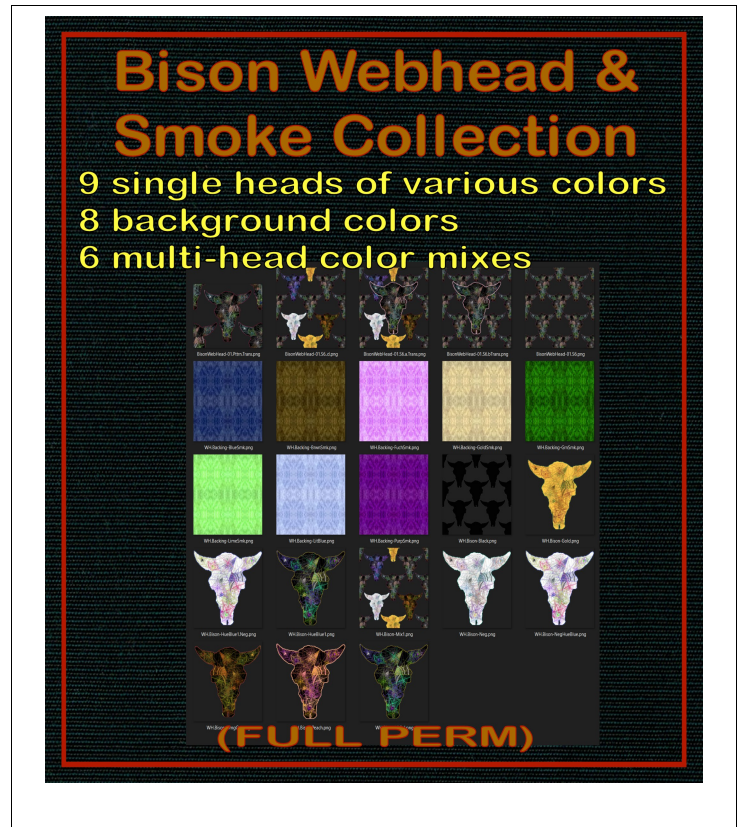

Bison WebHead & Smoke Collection (v.1)

These are the textures used to product the series of Bison Webhead & smoke textures for RL and SL use. These are the same image sets I use for RedBubble, Society6 and Spoonflower at 9600 x 9600 pixels. For SL, they have been converted to PNG files and sized to 2048 x 2048 pixels at upload.

You can purchase the textures individually and use them to make your own.

Or

You can pick the set of textures you want for a certain mesh model dress I have and I'll product a product of either a single article of clothing with a fixed pattern or an article of clothing with a matching HUD for multiple textures to choose. It's like a virtual tailor shop.

FEATURES

- Full Permissions
- 9 single heads of various colors
- 8 background colors
- 6 multi-head color mixes
- Textures in PNG

The products Permissions are COPY, MODIFY & TRANSFER (FULL PERMISSIONS)

If you loose your items, both the SL Marketplace and CasperVend systems can redeliver of your purchase. You can always contact me for any help.

UNPACKING CASPERVEND

CasperVend items come in a box and will probably show up in your Objects Folder. You'll need to rez the box and open it to copy to your inventory.

UNPACKING SL MARKETPLACE

Markerplace purchases most likely will not be boxed and can be viewed in the contents tab on the product page. Those items will go to your Received Items Folder in your Inventory.

INFORMATION

Additional information at <http://thunderchild.net>.